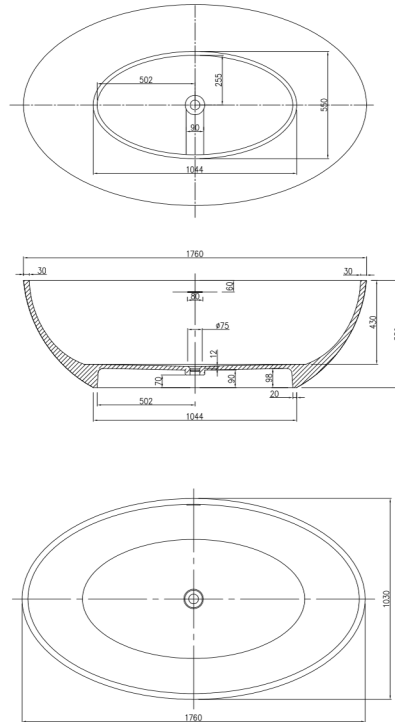

The Coco freestanding stone bath offers a contemporary design, creating a calm and inviting space to relax and unwind. Its classic oval shape and generous size comfortably accommodate two, making it both practical and indulgent.