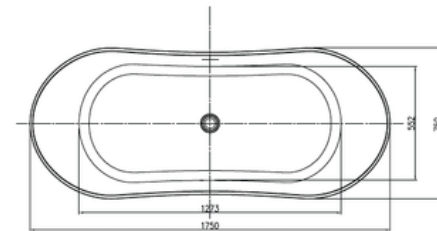

CROWN

Inspired by the soft curves of Roman arches, the Crown freestanding bath features gently raised ends that extend outward. This distinctive form enhances comfort while bringing a sense of calm, elegance, and architectural style to your bathroom.

Available in a range of speckled and solid colours. Custom colours are available as a special order.

Approximate weight: 150kg

Product Size: 1750mm **Product Code: PB4020**

5 YEAR RESIDENTIAL MANUFACTURER'S WARRANTY