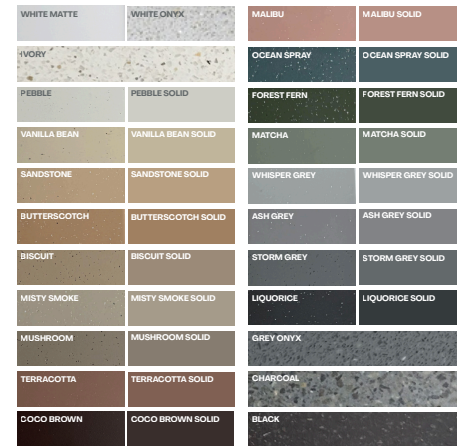

Pietra Bianca Stone

Our freestanding bath tubs are crafted from an eco-friendly, non-porous composite stone made from a unique blend of reclaimed marble, limestone, and engineered resins. The material is durable, smooth to the touch, and resistant to stains and moisture.

Available in a range of speckled and solid colours. Custom colours are available as a special order.

Approximate weight: 150kg

Product Size: 1750mm **Product Code: PB4020**

5 YEAR RESIDENTIAL MANUFACTURER'S WARRANTY