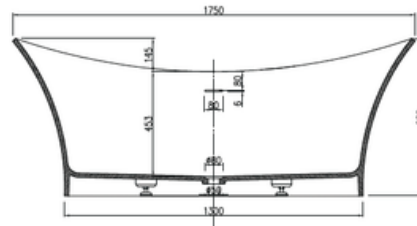

Available in a range of speckled and solid colours. Custom colours are available as a special order.

Approximate weight: 150kg

Product Size: 1750mm **Product Code: PB4020**

5 YEAR RESIDENTIAL MANUFACTURER'S WARRANTY