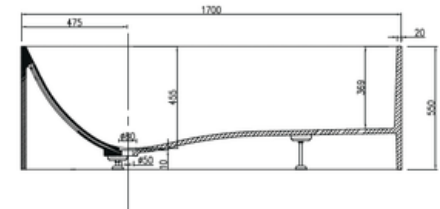

Available in a range of speckled and solid colours. Custom colours are available as a special order.

**Approximate weight: 145kg**

**Product Size: 1700mm Product Code: PBS1014**

**5** YEAR RESIDENTIAL MANUFACTURER'S WARRANTY