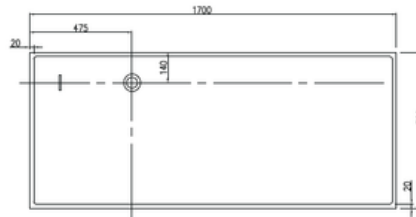

Available in a range of speckled and solid colours. Custom colours are available as a special order.

**Approximate weight: 145kg**

**Product Size: 1700mm Product Code: PBS1014**

**5** YEAR RESIDENTIAL MANUFACTURER'S WARRANTY