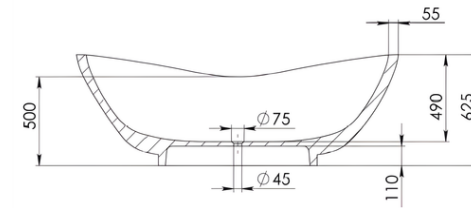

Available in a range of speckled and solid colours. Custom colours are available as a special order.

**Approximate weight: 145kg**

**Product Size: 1820mm**      **Product Code: PB4092**

**5** YEAR RESIDENTIAL MANUFACTURER'S WARRANTY