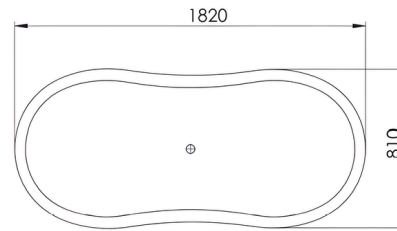

# MANGO

The Mango freestanding bath is designed to bring a sense of tranquillity to your space. Its smooth, flowing curves and sculptural silhouette create a refined statement, while the freestanding design suits both modern and traditional interiors.

Available in a range of speckled and solid colours. Custom colours are available as a special order.

**Approximate weight: 145kg**

**Product Size: 1820mm**      **Product Code: PB4092**

**5** YEAR RESIDENTIAL MANUFACTURER'S WARRANTY