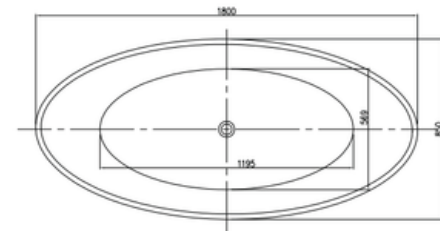

Available in a range of speckled and solid colours. Custom colours are available as a special order.

**Approximate weight: 145kg**

**Product Size: 1800mm**    **Product Code: PBS1057**

**5** YEAR RESIDENTIAL MANUFACTURER'S WARRANTY