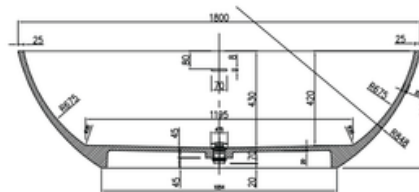

Available in a range of speckled and solid colours. Custom colours are available as a special order.

**Approximate weight: 145kg**

**Product Size: 1800mm**    **Product Code: PBS1057**

**5** YEAR RESIDENTIAL MANUFACTURER'S WARRANTY