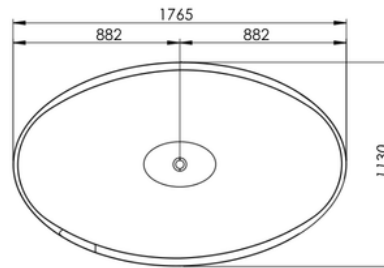

Available in a range of speckled and solid colours. Custom colours are available as a special order.

**Approximate weight: 160kg**

Product Size: 1765mm

Product Code: PB4001

**5** YEAR RESIDENTIAL MANUFACTURER'S WARRANTY