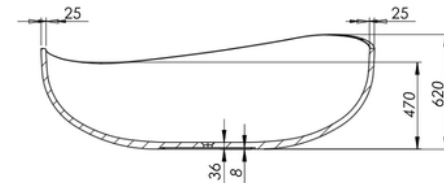

Available in a range of speckled and solid colours. Custom colours are available as a special order.

**Approximate weight: 160kg**

Product Size: 1765mm

Product Code: PB4001

**5** YEAR RESIDENTIAL MANUFACTURER'S WARRANTY