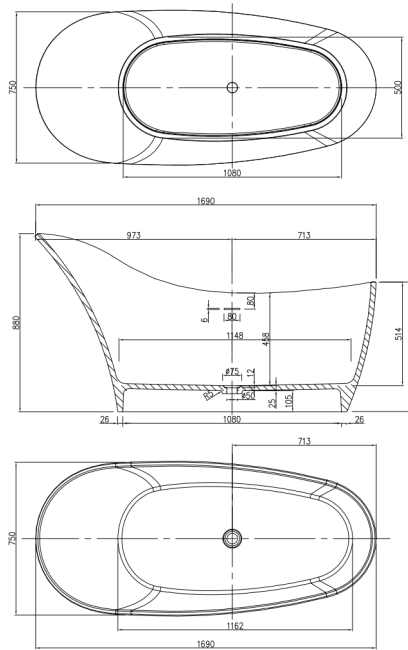

The Anna freestanding bath brings timeless elegance to any bathroom, featuring a graceful high-back silhouette and smooth, flowing lines. Its sculptural form creates a striking focal point while providing exceptional comfort, offering a deeply relaxing and refined bathing experience.