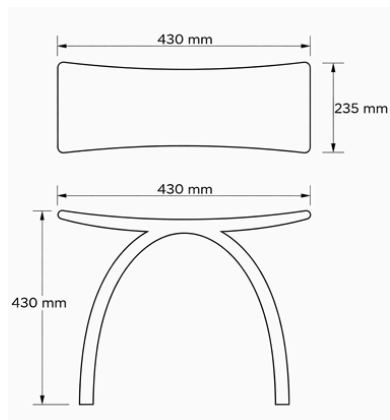

Pietra Bianca Stone

Our bathroom accessories are crafted from an eco-friendly, non-porous composite stone made from a unique blend of reclaimed marble, limestone, and engineered resins. The material is durable, smooth to the touch, and resistant to stains and moisture.

Available in a range of speckled and solid colours. Custom colours are available as a special order.

Approximate weight: 10kg