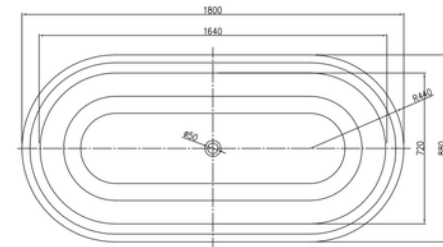

Available in a range of speckled and solid colours. Custom colours are available as a special order.

Approximate weight: 145kg

Product Size: 1800mm Product Code: PBS1015

5 YEAR RESIDENTIAL MANUFACTURER'S WARRANTY