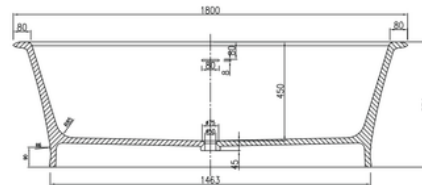

ROME

Inspired by the historic architecture of Rome, the Rome freestanding stone bath features a distinctive inward sloping rim that adds a sense of classical elegance. Its refined form brings a bold, luxurious presence to any bathroom.

Pair with the Petra stool for a cohesive and elevated finish.

Pietra Bianca Stone

Our freestanding bath tubs are crafted from an eco-friendly, non-porous composite stone made from a unique blend of reclaimed marble, limestone, and engineered resins. The material is durable, smooth to the touch, and resistant to stains and moisture.

WHITE MATTE	WHITE ONYX	MALBU	MALBU SOLID
IVORY		OCEAN SPRAY	OCEAN SPRAY SOLID
PEBBLE	PEBBLE SOLID	FOREST FERN	FOREST FERN SOLID
VANILLA BEAN	VANILLA BEAN SOLID	MATCHA	MATCHA SOLID
SANDSTONE	SANDSTONE SOLID	WHISPER GREY	WHISPER GREY SOLID
BUTTERSCOOTCH	BUTTERSCOOTCH SOLID	ASH GREY	ASH GREY SOLID
BISCUIT	BISCUIT SOLID	STORM GREY	STORM GREY SOLID
MISTY SMOKE	MISTY SMOKE SOLID	LIQUORICE	LIQUORICE SOLID
MUSHROOM	MUSHROOM SOLID	GREY ONYX	
TERRACOTTA	TERRACOTTA SOLID	CHARCOAL	
COCO BROWN	COCO BROWN SOLID	BLACK	

Available in a range of speckled and solid colours. Custom colours are available as a special order.

Approximate weight: 145kg

Product Size: 1800mm Product Code: PBS1015

5 YEAR RESIDENTIAL MANUFACTURER'S WARRANTY

3 YEAR COMMERCIAL MANUFACTURER'S WARRANTY

1 YEAR OUTDOOR MANUFACTURER'S WARRANTY

+ An optional overflow and matching stone drain cover are available at an additional cost. These are special order items and must be ordered at time of purchase.