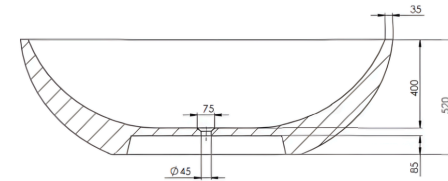

RYESE

The Ryese freestanding bath brings a refined, high end feel to any bathroom. Its traditional shape and smooth, flowing lines offer both versatility and everyday practicality, while its handcrafted finish creates an elegant centrepiece.

Available in a range of speckled and solid colours. Custom colours are available as a special order.

Approximate weight: 135kg

Product Size: 1600mm Product Code: PB4100-16

5 YEAR RESIDENTIAL MANUFACTURER'S WARRANTY