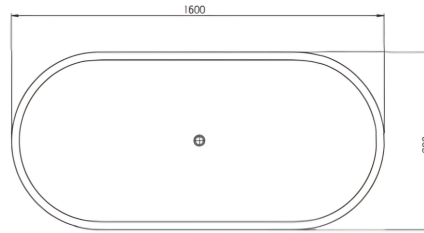

Available in a range of speckled and solid colours. Custom colours are available as a special order.

Approximate weight: 135kg

Product Size: 1600mm Product Code: PB4100-16

5 YEAR RESIDENTIAL MANUFACTURER'S WARRANTY