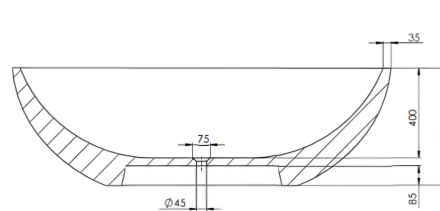

Available in a range of speckled and solid colours. Custom colours are available as a special order.

Approximate weight: 140kg

Product Size: 1700mm Product Code: PB4100-17

5 YEAR RESIDENTIAL MANUFACTURER'S WARRANTY	3 YEAR COMMERCIAL MANUFACTURER'S WARRANTY	1 YEAR OUTDOOR MANUFACTURER'S WARRANTY
---	--	---