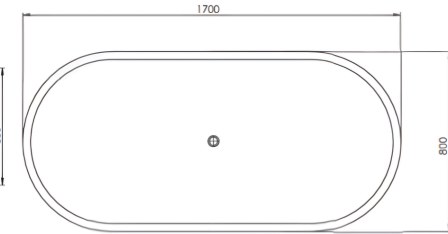

Available in a range of speckled and solid colours. Custom colours are available as a special order.

Approximate weight: 140kg

Product Size: 1700mm Product Code: PB4100-17

5 YEAR RESIDENTIAL MANUFACTURER'S WARRANTY	3 YEAR COMMERCIAL MANUFACTURER'S WARRANTY	1 YEAR OUTDOOR MANUFACTURER'S WARRANTY
---	--	---