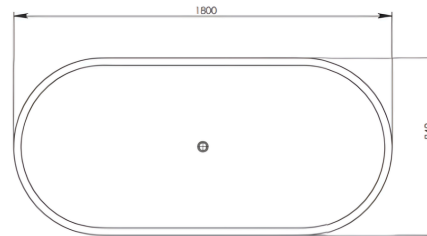

Available in a range of speckled and solid colours. Custom colours are available as a special order.

Approximate weight: 145kg

Product Size: 1800mm Product Code: PB4100-18

5 YEAR RESIDENTIAL MANUFACTURER'S WARRANTY