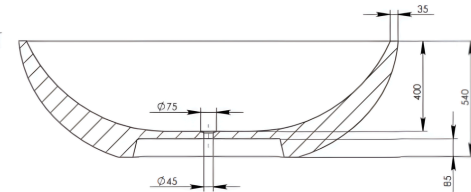

Available in a range of speckled and solid colours. Custom colours are available as a special order.

Approximate weight: 145kg

Product Size: 1800mm Product Code: PB4100-18

5 YEAR RESIDENTIAL MANUFACTURER'S WARRANTY