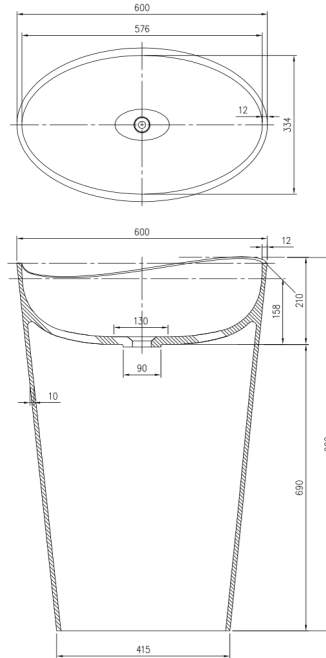

The Wave freestanding basin is defined by its fluid, sculptural form. Soft curves introduce a sense of movement while maintaining a calm, understated presence. Refined yet effortless, Wave complements bathrooms that embrace organic shapes and a relaxed, contemporary aesthetic.