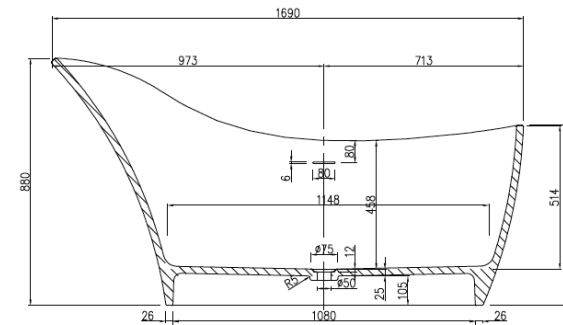

AVAILABLE COLOURS

+ Pietra Bianca offers an optional overflow drain and/or a complimenting stone drain cover at an additional cost.