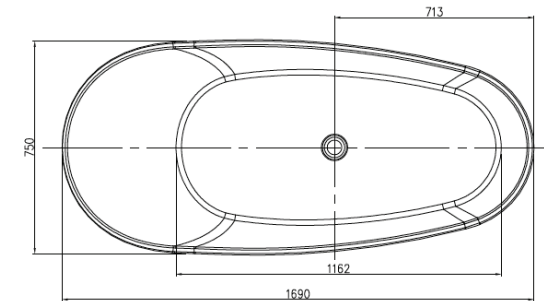

AVAILABLE COLOURS

+ Pietra Bianca offers an optional overflow drain and/or a complimenting stone drain cover at an additional cost.