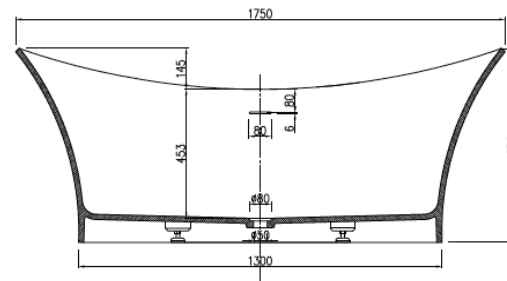

AVAILABLE COLOURS

Pietra Bianca offers an optional overflow drain and/or a complimenting stone drain cover at an additional cost.