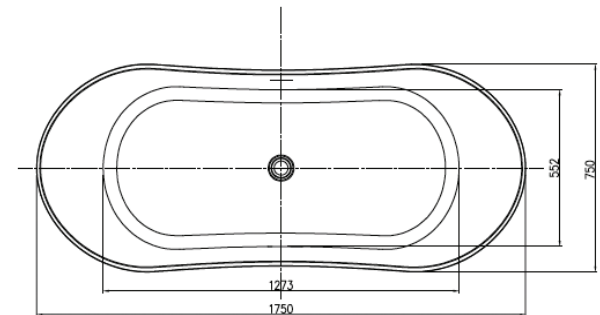

AVAILABLE COLOURS

Pietra Bianca offers an optional overflow drain and/or a complimenting stone drain cover at an additional cost.