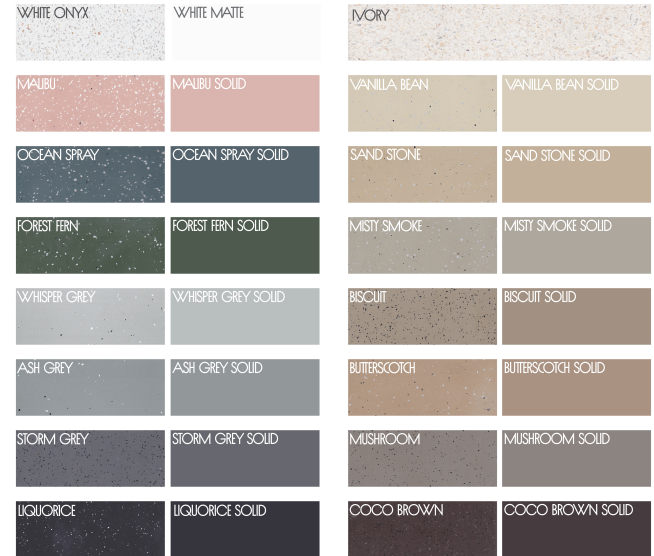

# PIETRA BIANCA

### AVAILABLE COLOURS

Pietra Bianca offers an optional overflow drain and/or a complimenting stone drain cover at an additional cost.