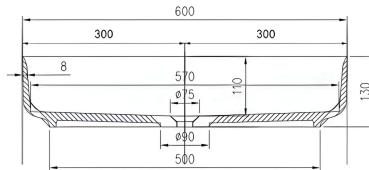

BIANCA

The Bianca basin features a refined oval form with soft, flowing curves that create a timeless and elegant presence. Designed to complement both contemporary and heritage interiors, the Bianca basin brings a sense of quiet sophistication to premium vanity spaces while remaining practical for everyday use.

Available in a range of speckled and solid colours. Custom colours are available as a special order.

Approximate weight: 10kg

Product Size: 600x400x130 Product Code: PB3010

5 YEAR RESIDENTIAL MANUFACTURER'S WARRANTY