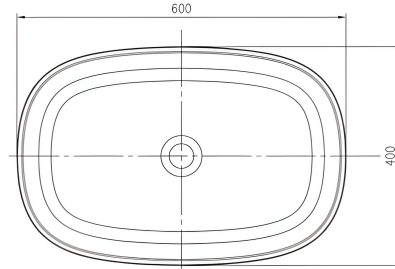

BIANCA

The Bianca basin features a refined oval form with soft, flowing curves that create a timeless and elegant presence. Designed to complement both contemporary and heritage interiors, the Bianca basin brings a sense of quiet sophistication to premium vanity spaces while remaining practical for everyday use.

Available in a range of speckled and solid colours. Custom colours are available as a special order.

Approximate weight: 10kg

Product Size: 600x400x130 Product Code: PB3010

5 YEAR RESIDENTIAL MANUFACTURER'S WARRANTY