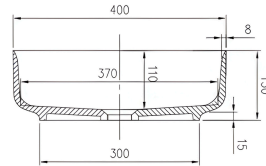

The Bianca basin features a refined oval form with soft, flowing curves that create a timeless and elegant presence. Designed to complement both contemporary and heritage interiors, the Bianca basin brings a sense of quiet sophistication to premium vanity spaces while remaining practical for everyday use.