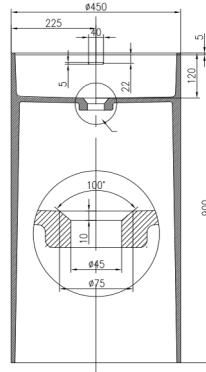

The Union freestanding basin is defined by its balanced proportions and refined simplicity. Seamlessly accommodating both a faucet and an overflow, it offers practical functionality without disrupting its clean aesthetic. Subtle yet purposeful, Union complements bathrooms that prioritise clarity, ease, and contemporary design.