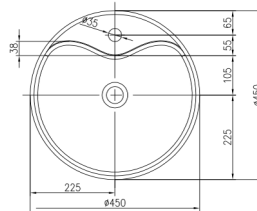

The Union freestanding basin is defined by its balanced proportions and refined simplicity. Seamlessly accommodating both a faucet and an overflow, it offers practical functionality without disrupting its clean aesthetic. Subtle yet purposeful, Union complements bathrooms that prioritise clarity, ease, and contemporary design.