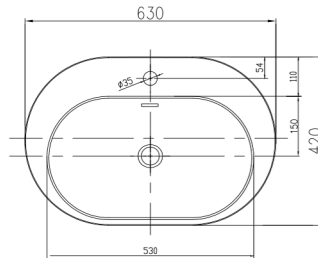

ICELAND

The Iceland freestanding basin is defined by its simple, refined form and balanced proportions. Its solid presence anchors the space, while discreetly accommodating a faucet within its design. Subtle and versatile, Iceland complements interiors that favour a calm, contemporary feel.

Available in a range of speckled and solid colours. Custom colours are available as a special order.

Approximate weight: 30kg

Product Size: 630x420x900 Product Code: PBS2024

5 YEAR RESIDENTIAL MANUFACTURER'S WARRANTY