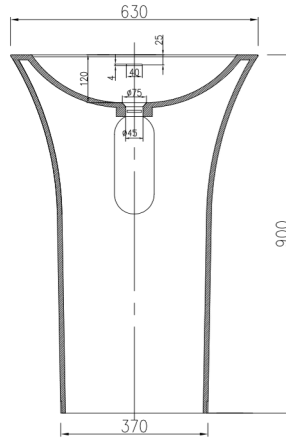

ICELAND

The Iceland freestanding basin is defined by its simple, refined form and balanced proportions. Its solid presence anchors the space, while discreetly accommodating a faucet within its design. Subtle and versatile, Iceland complements interiors that favour a calm, contemporary feel.

Available in a range of speckled and solid colours. Custom colours are available as a special order.

Approximate weight: 30kg

Product Size: 630x420x900 Product Code: PBS2024

5 YEAR RESIDENTIAL MANUFACTURER'S WARRANTY