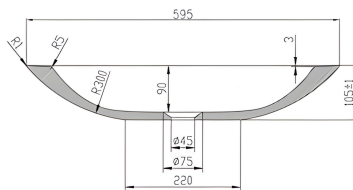

LIDIA

The Lidia basin features a clean rectangular form with a low profile that keeps the vanity feeling open and uncluttered. Its flat, understated shape sits neatly on the surface, making it easy to pair with a wide range of bathroom styles. Simple and practical in design, the Lidia basin suits spaces that favour straight lines and a relaxed, modern feel.

Available in a range of speckled and solid colours. Custom colours are available as a special order.

Approximate weight: 10kg

Product Size: 595x345x105 Product Code: PBS2059

5 YEAR RESIDENTIAL MANUFACTURER'S WARRANTY