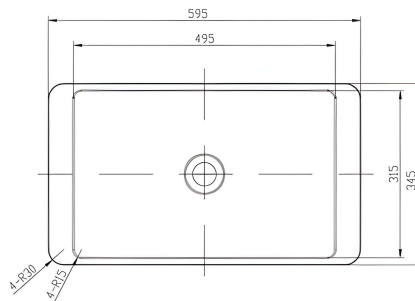

LIDIA

The Lidia basin features a clean rectangular form with a low profile that keeps the vanity feeling open and uncluttered. Its flat, understated shape sits neatly on the surface, making it easy to pair with a wide range of bathroom styles. Simple and practical in design, the Lidia basin suits spaces that favour straight lines and a relaxed, modern feel.

Available in a range of speckled and solid colours. Custom colours are available as a special order.

Approximate weight: 10kg

Product Size: 595x345x105 Product Code: PBS2059

5 YEAR RESIDENTIAL MANUFACTURER'S WARRANTY