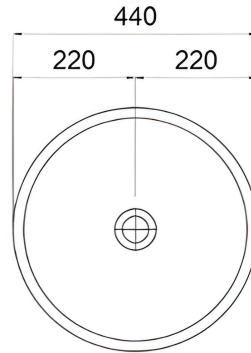

SURENA

The Sarah basin features a soft, simple form that feels calm and familiar. Gentle curves and clean lines give it an understated elegance, making it easy to style in both modern and more classic bathrooms. Designed with a timeless approach, the Sarah basin brings a quiet sense of balance and simplicity to the space.