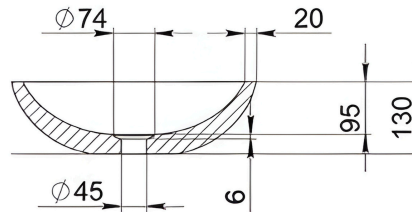

The Sarah basin features a soft, simple form that feels calm and familiar. Gentle curves and clean lines give it an understated elegance, making it easy to style in both modern and more classic bathrooms. Designed with a timeless approach, the Sarah basin brings a quiet sense of balance and simplicity to the space.