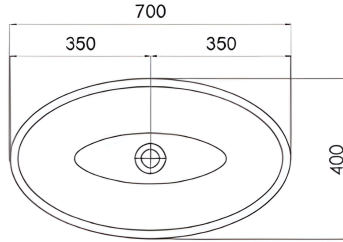

VALENTINA

The Valentina basin features a smooth, flowing form that feels relaxed and effortless. Gentle curves create a soft presence on the vanity, making it easy to style without feeling oversized. Versatile and understated, the Valentina basin suits bathrooms that favour clean lines with a subtle sense of warmth.

Available in a range of speckled and solid colours. Custom colours are available as a special order.

Approximate weight: 12kg

Product Size: 700x400x130 Product Code: PB3006

5 YEAR RESIDENTIAL MANUFACTURER'S WARRANTY