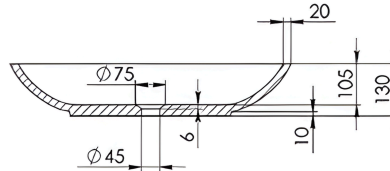

VALENTINA

The Valentina basin features a smooth, flowing form that feels relaxed and effortless. Gentle curves create a soft presence on the vanity, making it easy to style without feeling oversized. Versatile and understated, the Valentina basin suits bathrooms that favour clean lines with a subtle sense of warmth.

Available in a range of speckled and solid colours. Custom colours are available as a special order.

Approximate weight: 12kg

Product Size: 700x400x130 Product Code: PB3006

5 YEAR RESIDENTIAL MANUFACTURER'S WARRANTY