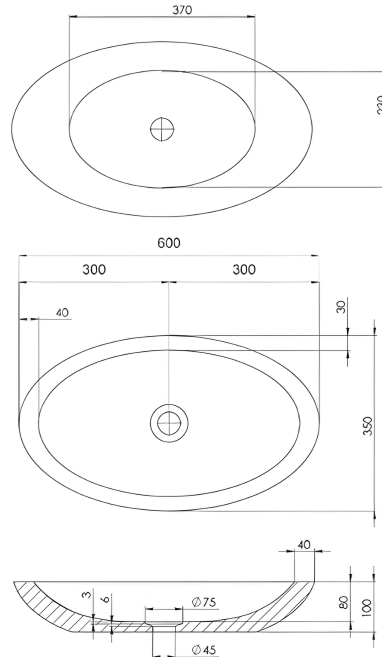

The Vivian basin features a confident, sculpted form that feels elegant without being overly formal. Smooth curves and balanced proportions give it a strong presence on the vanity while allowing it to sit comfortably in both modern and classic bathroom spaces.