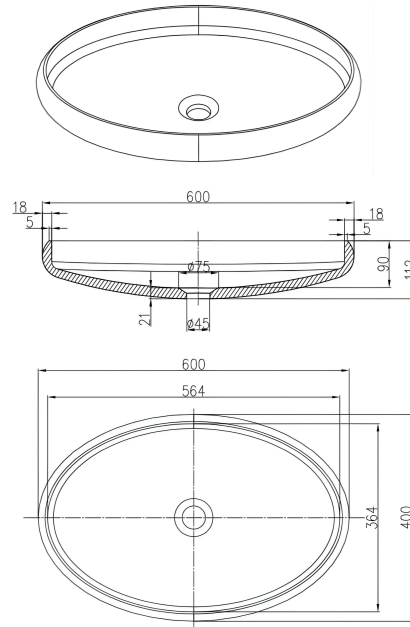

PIERO

The Piero basin features a low profile and a rounded oval shape that keeps it subtle and easy on the vanity. Its gentle form sits close to the surface, creating a clean, relaxed look without drawing too much attention. Simple and practical in design, Piero works well in bathrooms that favour quiet details and everyday comfort.

Available in a range of speckled and solid colours. Custom colours are available as a special order.

Approximate weight: 8kg

Product Size: 600x400x112 Product Code: PB3013

5 YEAR RESIDENTIAL MANUFACTURER'S WARRANTY