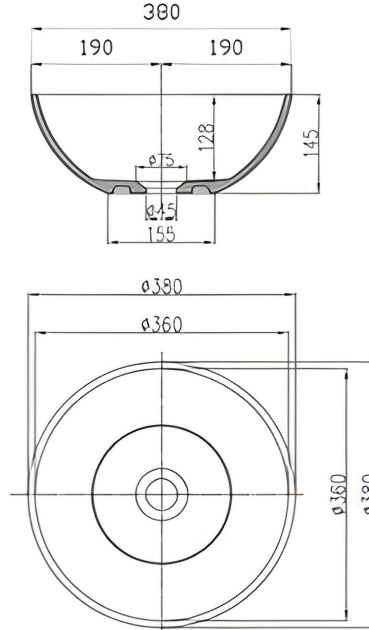

SARAH

The Sarah basin features a soft, simple form that feels calm and familiar. Gentle curves and clean lines give it an understated elegance, making it easy to style in both modern and more classic bathrooms. Designed with a timeless approach, the Sarah basin brings a quiet sense of balance and simplicity to the space.

Available in a range of speckled and solid colours. Custom colours are available as a special order.

Approximate weight: 6kg

Product Size: 380Øx145 Product Code: PB3015

5 YEAR RESIDENTIAL MANUFACTURER'S WARRANTY