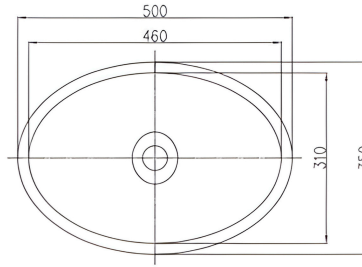

PEARL

The Pearl basin features a soft oval form that feels simple and relaxed. Its smooth, flowing lines create a light presence on the vanity, adding subtle elegance without overpowering the space. Easy to pair with a variety of styles and finishes, the Pearl basin brings a natural sense of balance and comfort to the bathroom.

Available in a range of speckled and solid colours. Custom colours are available as a special order.

Approximate weight: 8kg

Product Size: 500x350x150 Product Code: PB3016

5 YEAR RESIDENTIAL MANUFACTURER'S WARRANTY