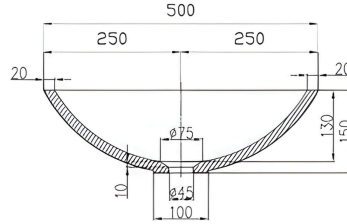

PEARL

The Pearl basin features a soft oval form that feels simple and relaxed. Its smooth, flowing lines create a light presence on the vanity, adding subtle elegance without overpowering the space. Easy to pair with a variety of styles and finishes, the Pearl basin brings a natural sense of balance and comfort to the bathroom.

Available in a range of speckled and solid colours. Custom colours are available as a special order.

Approximate weight: 8kg

Product Size: 500x350x150 Product Code: PB3016

5 YEAR RESIDENTIAL MANUFACTURER'S WARRANTY