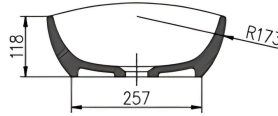

MILA

The Mila basin features a light, uncomplicated form with soft curves that create a relaxed, modern feel. Its clean shape pairs easily with a variety of vanity styles while adding a subtle design detail to the space. Simple, versatile, and thoughtfully made, the Mila basin suits bathrooms that favour balance over bold statements.

Available in a range of speckled and solid colours. Custom colours are available as a special order.

Approximate weight: 10kg

Product Size: 550x350x145 Product Code: PB3020

5 YEAR RESIDENTIAL MANUFACTURER'S WARRANTY