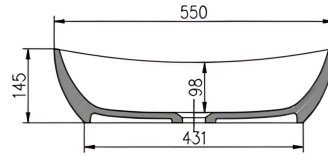

MILA

The Mila basin features a light, uncomplicated form with soft curves that create a relaxed, modern feel. Its clean shape pairs easily with a variety of vanity styles while adding a subtle design detail to the space. Simple, versatile, and thoughtfully made, the Mila basin suits bathrooms that favour balance over bold statements.

Available in a range of speckled and solid colours. Custom colours are available as a special order.

Approximate weight: 10kg

Product Size: 550x350x145 Product Code: PB3020

5 YEAR RESIDENTIAL MANUFACTURER'S WARRANTY