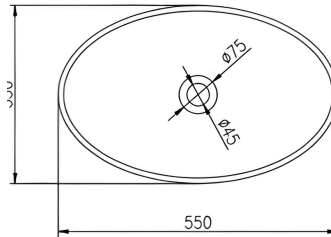

MILA

The Mila basin features a light, uncomplicated form with soft curves that create a relaxed, modern feel. Its clean shape pairs easily with a variety of vanity styles while adding a subtle design detail to the space. Simple, versatile, and thoughtfully made, the Mila basin suits bathrooms that favour balance over bold statements.