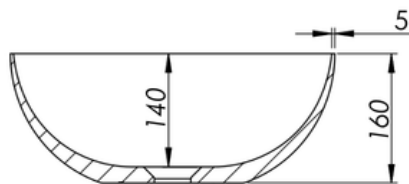

The Summer basin features a light, effortless form that feels fresh and uncomplicated. Smooth lines create an open, relaxed presence on the vanity, making it well suited to bright, modern bathrooms. Simple and easy to style, the Summer basin is designed to feel natural in the space and comfortable for everyday use.