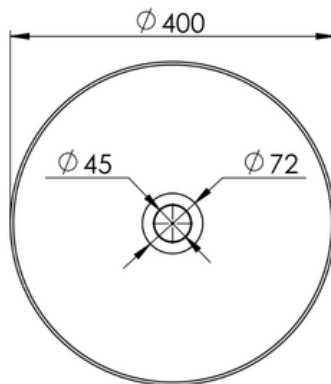

The Summer basin features a light, effortless form that feels fresh and uncomplicated. Smooth lines create an open, relaxed presence on the vanity, making it well suited to bright, modern bathrooms. Simple and easy to style, the Summer basin is designed to feel natural in the space and comfortable for everyday use.