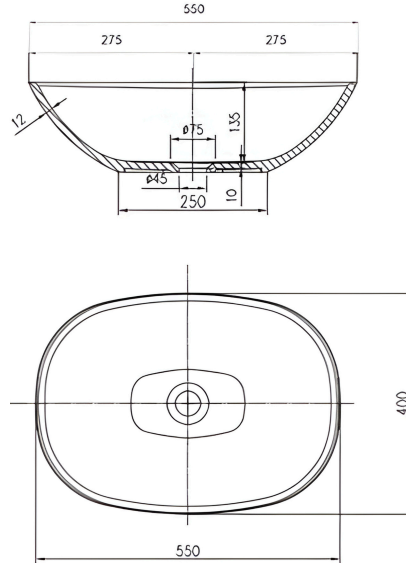

WHITE MATTE	WHITE ONYX	MALIBU	MALIBU SOLID
IVORY		OCEAN SPRAY	OCEAN SPRAY SOLID
PEBBLE	PEBBLE SOLID	FOREST FERN	FOREST FERN SOLID
VANILLA BEAN	VANILLA BEAN SOLID	MATCHA	MATCHA SOLID
SANDSTONE	SANDSTONE SOLID	WHISPER GREY	WHISPER GREY SOLID
BUTTERSCOTCH	BUTTERSCOTCH SOLID	ASH GREY	ASH GREY SOLID
BISCUIT	BISCUIT SOLID	STORM GREY	STORM GREY SOLID
MISTY SMOKE	MISTY SMOKE SOLID	LIQUORICE	LIQUORICE SOLID
MUSHROOM	MUSHROOM SOLID	GREY ONYX	
TERRACOTTA	TERRACOTTA SOLID	CHARCOAL	
COCO BROWN	COCO BROWN SOLID	BLACK	

Pietra Bianca Stone

Our above-counter basins are crafted from an eco-friendly, non-porous composite stone made from a unique blend of reclaimed marble, limestone, and engineered resins. The material is durable, smooth to the touch, and resistant to stains and moisture.

Available in a range of speckled and solid colours. Custom colours are available as a special order.

Approximate weight: 10kg

Product Size: 550x400x150   Product Code: PBS2202

5 YEAR RESIDENTIAL MANUFACTURER'S WARRANTY

3 YEAR COMMERCIAL MANUFACTURER'S WARRANTY

1 YEAR OUTDOOR MANUFACTURER'S WARRANTY

+ Pietra Bianca offers an optional complimentary matching stone drain cover at an additional cost.