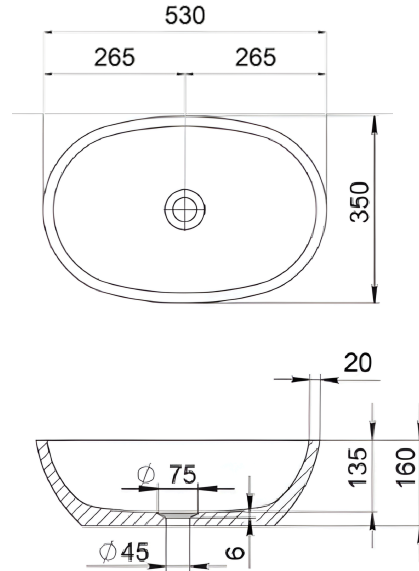

SUSSANA

The Sussana basin features an elongated oval form that feels open and balanced on the vanity. Its longer shape creates a relaxed presence that works comfortably in everyday bathroom spaces without feeling oversized. Simple, practical, and easy to style, the Sussana basin is designed to fit naturally into the space rather than stand out.

Available in a range of speckled and solid colours. Custom colours are available as a special order.

Approximate weight: 12kg

Product Size: 530x350x160 Product Code: PB3004

5 YEAR RESIDENTIAL MANUFACTURER'S WARRANTY