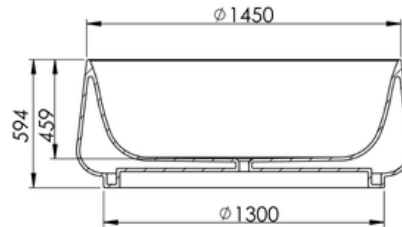

A sculptural statement piece, the Arlo Freestanding Bathtub features a bold, rounded form with soft, flowing lines. Its wide, deep design offers a luxurious soaking experience, while the refined silhouette brings a sense of calm and modern elegance to any bathroom.