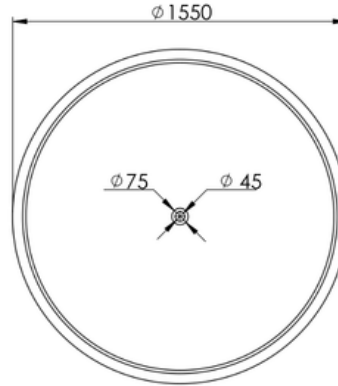

A sculptural statement piece, the Arlo Freestanding Bathtub features a bold, rounded form with soft, flowing lines. Its wide, deep design offers a luxurious soaking experience, while the refined silhouette brings a sense of calm and modern elegance to any bathroom.