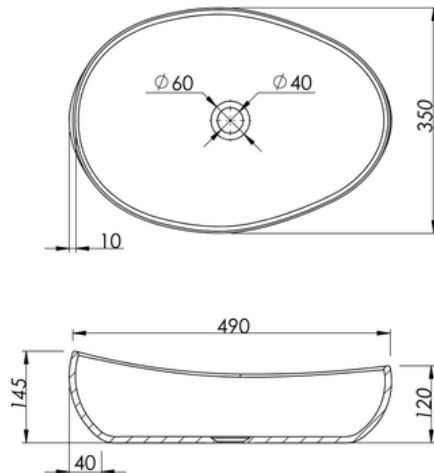

EVA

A refined oval basin defined by soft, sculptural curves and a clean, low-profile form. Designed to bring a calm, modern aesthetic to any bathroom, Eva pairs beautifully with wall-mounted tapware, allowing its silhouette to take centre stage. Available in a range of colours to suit your space.

Available in a range of speckled and solid colours. Custom colours are available as a special order.

**Approximate weight: 18kg**

Product Size: 490x350x145      Product Code: PB3077

<b>5</b> YEAR RESIDENTIAL MANUFACTURER'S WARRANTY	<b>3</b> YEAR COMMERCIAL MANUFACTURER'S WARRANTY	<b>1</b> YEAR OUTDOOR MANUFACTURER'S WARRANTY
---	--	---