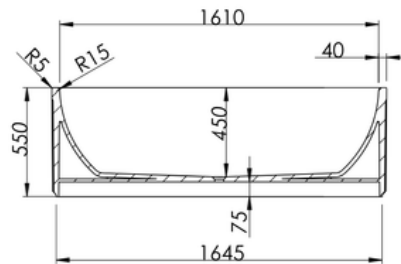

BRIZA

A refined blend of texture and form, the Briza Freestanding Bathtub features a soft oval silhouette complemented by subtle vertical fluting. Its sculptural design adds depth and character, while the spacious interior offers a comfortable, luxurious soak.

Available in a range of speckled and solid colours. Custom colours are available as a special order.

Approximate weight: 145kg

Product Size: 1690mm

Product Code: PB8001

5 YEAR RESIDENTIAL MANUFACTURER'S WARRANTY