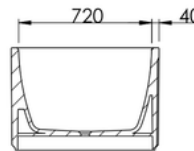

A refined blend of texture and form, the Briza Freestanding Bathtub features a soft oval silhouette complemented by subtle vertical fluting. Its sculptural design adds depth and character, while the spacious interior offers a comfortable, luxurious soak.