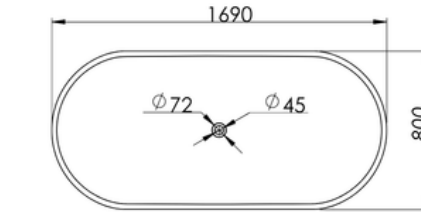

BRIZA

A refined blend of texture and form, the Briza Freestanding Bathtub features a soft oval silhouette complemented by subtle vertical fluting. Its sculptural design adds depth and character, while the spacious interior offers a comfortable, luxurious soak.

Available in a range of speckled and solid colours. Custom colours are available as a special order.

Approximate weight: 145kg

Product Size: 1690mm

Product Code: PB8001

5 YEAR RESIDENTIAL MANUFACTURER'S WARRANTY