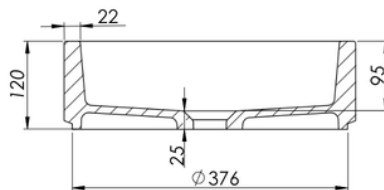

The Briza round stone basin features a soft, circular form enhanced by a fluted exterior, creating a refined balance of texture and simplicity. Its smooth internal bowl contrasts beautifully with the detailed outer surface, offering a sculptural and modern aesthetic. Crafted from stone, each piece showcases a subtle natural finish, making it a timeless statement for any bathroom.