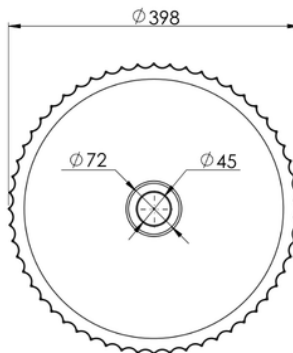

# BRIZA

The Briza round stone basin features a soft, circular form enhanced by a fluted exterior, creating a refined balance of texture and simplicity. Its smooth internal bowl contrasts beautifully with the detailed outer surface, offering a sculptural and modern aesthetic. Crafted from stone, each piece showcases a subtle natural finish, making it a timeless statement for any bathroom.

Available in a range of speckled and solid colours. Custom colours are available as a special order.

**Approximate weight: 15kg**

Product Size: 400 $\varnothing$ x120      Product Code: PB8002

**5** YEAR RESIDENTIAL MANUFACTURER'S WARRANTY