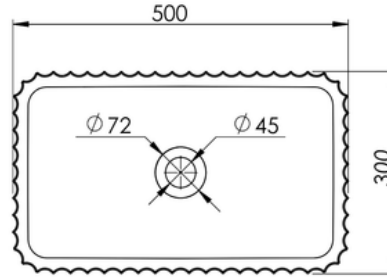

BRIZA

The Briza rectangular basin features a bold, architectural form defined by its fluted exterior and clean, structured lines. The textured outer surface contrasts beautifully with the smooth internal bowl, creating a refined balance of detail and simplicity. Crafted from composite stone, each piece carries a subtle natural finish, making it a distinctive statement for any modern bathroom.

Available in a range of speckled and solid colours. Custom colours are available as a special order.

Approximate weight: 15kg

Product Size: 500x300 x120 Product Code: PB8003

5 YEAR RESIDENTIAL MANUFACTURER'S WARRANTY	3 YEAR COMMERCIAL MANUFACTURER'S WARRANTY	1 YEAR OUTDOOR MANUFACTURER'S WARRANTY
---	--	---