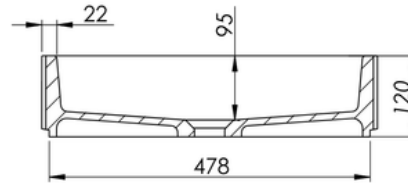

BRIZA

The Briza rectangular basin features a bold, architectural form defined by its fluted exterior and clean, structured lines. The textured outer surface contrasts beautifully with the smooth internal bowl, creating a refined balance of detail and simplicity. Crafted from composite stone, each piece carries a subtle natural finish, making it a distinctive statement for any modern bathroom.

Available in a range of speckled and solid colours. Custom colours are available as a special order.

Approximate weight: 15kg

Product Size: 500x300 x120 Product Code: PB8003

5 YEAR RESIDENTIAL MANUFACTURER'S WARRANTY	3 YEAR COMMERCIAL MANUFACTURER'S WARRANTY	1 YEAR OUTDOOR MANUFACTURER'S WARRANTY
---	--	---