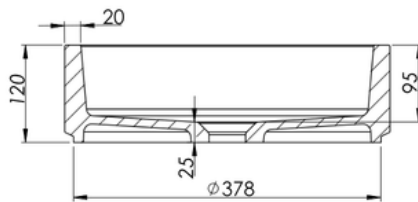

WHITE MATTE	WHITE ONYX	MALBU	MALBU SOLID
IVORY		OCEAN SPRAY	OCEAN SPRAY SOLID
PEBBLE	PEBBLE SOLID	FOREST FERN	FOREST FERN SOLID
VANILLA BEAN	VANILLA BEAN SOLID	MATCHA	MATCHA SOLID
SANDSTONE	SANDSTONE SOLID	WHISPER GREY	WHISPER GREY SOLID
BUTTERSCOOTCH	BUTTERSCOOTCH SOLID	ASH GREY	ASH GREY SOLID
BISCUIT	BISCUIT SOLID	STORM GREY	STORM GREY SOLID
MISTY SMOKE	MISTY SMOKE SOLID	LIQUORICE	LIQUORICE SOLID
MUSHROOM	MUSHROOM SOLID	GREY ONYX	
TERRACOTTA	TERRACOTTA SOLID	CHARCOAL	
COCO BROWN	COCO BROWN SOLID	BLACK	

Pietra Bianca Stone

Our above-counter basins are crafted from an eco-friendly, non-porous composite stone made from a unique blend of reclaimed marble, limestone, and engineered resins. The material is durable, smooth to the touch, and resistant to stains and moisture.

Available in a range of speckled and solid colours. Custom colours are available as a special order.

Approximate weight: 15kg

Product Size: 400x120

Product Code: PB8014

5 YEAR RESIDENTIAL MANUFACTURER'S WARRANTY

3 YEAR COMMERCIAL MANUFACTURER'S WARRANTY

1 YEAR OUTDOOR MANUFACTURER'S WARRANTY

+ Pietra Bianca offers an optional complimentary matching stone drain cover at an additional cost.