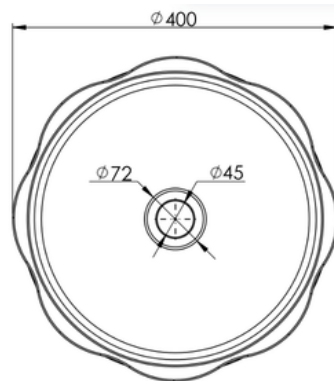

# FLORA

A softly sculpted basin inspired by organic forms, featuring gentle curves and a unique, petal-like silhouette. Its refined shape adds a subtle statement to any bathroom, bringing a sense of softness and modern elegance. Available in a range of colours to suit your space.

Available in a range of speckled and solid colours. Custom colours are available as a special order.

**Approximate weight: 15kg**

Product Size: 400x120

Product Code: PB8014

**5** YEAR RESIDENTIAL MANUFACTURER'S WARRANTY