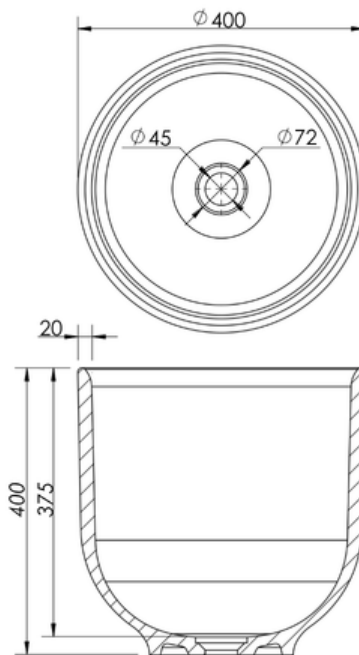

# HALO

A bold yet refined statement piece, the Halo Basin features a deep, cylindrical form with softly rounded edges. Its elevated design creates a sense of balance and presence, bringing a sculptural, modern aesthetic to any bathroom. Available in a range of colours to complement your space.

Available in a range of speckled and solid colours. Custom colours are available as a special order.

**Approximate weight: 10kg**

Product Size:  $\varnothing 400 \times 400$  Product Code: PB8015

**5** YEAR RESIDENTIAL MANUFACTURER'S WARRANTY