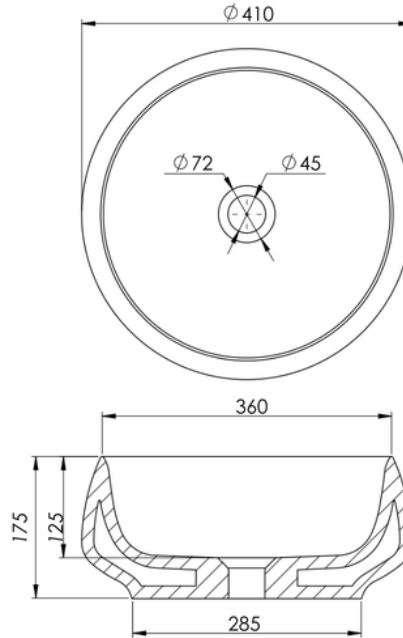

The basin features a soft, rounded silhouette with a low, sculptural profile that brings a calm and refined feel to any bathroom. Its gently curved form and subtle base create a grounded, balanced look, while the handcrafted stone finish adds natural texture and uniqueness to every piece.

Available in a range of speckled and solid colours. Custom colours are available as a special order.

Approximate weight: 10kg

Product Size: Ø410x175 **Product Code:** PB8021

5 YEAR RESIDENTIAL MANUFACTURER'S WARRANTY	3 YEAR COMMERCIAL MANUFACTURER'S WARRANTY	1 YEAR OUTDOOR MANUFACTURER'S WARRANTY
---	--	---