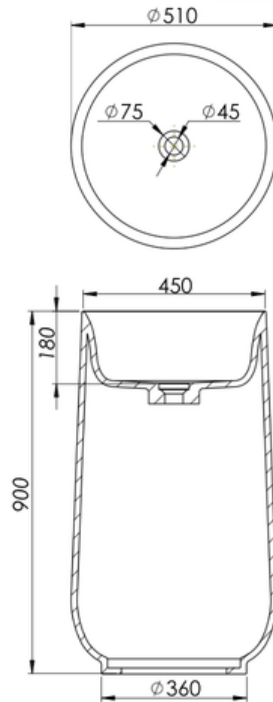

# ARLO

A sleek, freestanding design defined by its tall, cylindrical form and soft, rounded edges. The Arlo Freestanding Basin brings a refined, architectural presence to the bathroom, offering a minimalist statement that pairs effortlessly with contemporary spaces.

Available in a range of speckled and solid colours. Custom colours are available as a special order.

**Approximate weight: 35kg**

Product Size: 900x510

Product Code: PB8022

**5** YEAR RESIDENTIAL MANUFACTURER'S WARRANTY