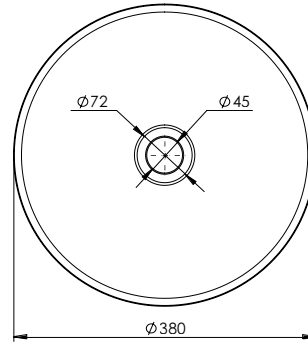

Available in a range of speckled and solid colours. Custom colours are available as a special order.

Approximate weight: 12kg

Product Size: ϕ 380mm **Product Code:** PB8018

5 YEAR RESIDENTIAL MANUFACTURER'S WARRANTY