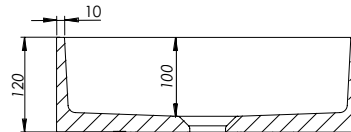

Available in a range of speckled and solid colours. Custom colours are available as a special order.

Approximate weight: 12kg

Product Size: ϕ 380mm **Product Code:** PB8018

5 YEAR RESIDENTIAL MANUFACTURER'S WARRANTY